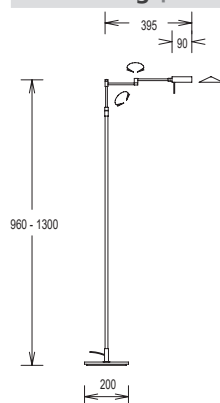

TARA – Leseleuchten

TARA – reading lamps

Artikel | article

TARA-S

41.922.03

Messing matt | brass dull

41.922.05

mattnickel | nickel dull

41.922.06

chrom | chrome

Leuchtmittel | lamps

2 x 3 W LED – 760 lm – 2.700 K – Ra > 90

Info | info

- siehe Einleitung Seite 1
  see introduction page 1
- Energieeffizienzklasse A ++
  energy efficiency class A ++

Zeichnung | technical drawing