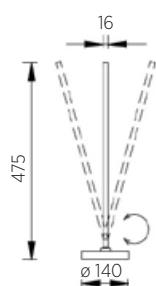

## KOSMA

61.629.05 – mattnickel | nickel dull

61.629.07 – schwarz | black

61.629.34 – Effekt bronze | effect bronze

Profilmaß  
profile dimension