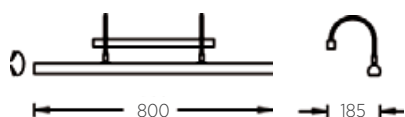

Leuchtmittel | Illuminant

4 x E 14, max. je 25 W, T25, T-Fridge, excl.
für Halogen oder LED Leuchtmittel max. ø 32 mm