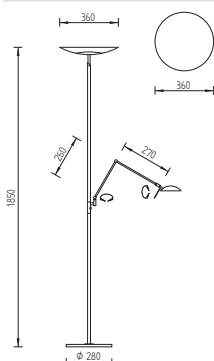

Zeichnung | technical drawing