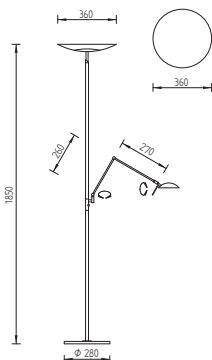

Zeichnung | technical drawing