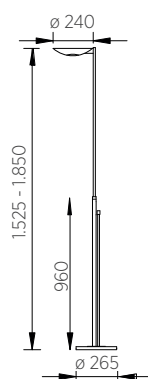

## CORA

41.979.03 – Messing matt | brass dull

41.979.05 – mattrnickel | nickel dull

## CORA-L

41.960.03 – Messing matt | brass dull

41.960.05 – mattnickel | nickel dull