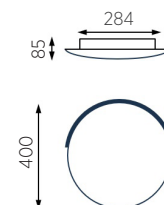

Leuchtmittel | Illuminant

39 W LED, 3.960 lm, 2.700 K, Ra > 90, EEL-F

APPLIKATIONSVARIANTEN DER ASTRA-C UND ASTRA LEUCHTEN

- 91.37x.xx-05 - mattnickel | nickel dull
- 91.37x.xx-60 - bronze metallic | metallic bronze
- 91.37x.xx-61 - schwarz metallic | metallic black
- 91.37x.xx-62 - sand metallic | metallic sand

INFO FÜR ALLE ASTRA PRODUKTE

- zentral dimmbar über Universal Triac Dimmer 2 - 100 W
- Elektrische Verbindung mehrerer Leuchten miteinander möglich bei Überlappung der Leuchten
- Nahezu verlust- und blendfreier Lichtaustritt über Prismenabdeckung
- Gewölbte Metallabdeckung mit frei kombinierbaren Applikationen
- Metallabdeckung in der Höhe einstellbar zur individuellen Einstellung des Lichtauslasses