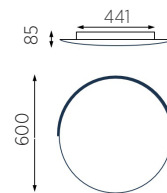

ASTRA-C-60

- 91.374.05-xx - mattnickel | nickel dull
- 91.374.60-xx - bronze metallic | metallic bronze
- 91.374.61-xx - schwarz metallic | metallic black
- 91.374.62-xx - sand metallic | metallic sand

Leuchtmittel | Illuminant

53 W LED, 5.135 lm, 2.200 -3.000 K, Ra > 90, EEL-F

ASTRA-C-40

- 91.375.05-xx - mattnickel | nickel dull
- 91.375.60-xx - bronze metallic | metallic bronze
- 91.375.61-xx - schwarz metallic | metallic black
- 91.375.62-xx - sand metallic | metallic sand

Leuchtmittel | Illuminant

37 W LED, 3.555 lm, 2.200 -3.000 K, Ra > 90, EEL-F

APPLIKATIONSVARIANTEN DER ASTRA-C UND ASTRA LEUCHTEN

- 91.37x.xx-05 - mattnickel | nickel dull
- 91.37x.xx-60 - bronze metallic | metallic bronze
- 91.37x.xx-61 - schwarz metallic | metallic black
- 91.37x.xx-62 - sand metallic | metallic sand

INFO FÜR ALLE ASTRA-C PRODUKTE

- Lieferung inkl. Casambi Baustein zur Steuerung folgender Funktionen:
  - Ein-, Ausschalten und stufenloses Dimmen
  - Einstellung der Lichtfarbe zwischen 2.200 und 3.000 K (Knapstein dynamic white)
  - Memory-Funktion
- Elektrische Verbindung mehrerer Leuchten miteinander möglich bei Überlappung der Leuchten
- Nahezu verlust- und blendfreier Lichtaustritt über Prismenabdeckung
- Gewölbte Metallabdeckung mit frei kombinierbaren Applikationen
- Metallabdeckung in der Höhe einstellbar zur individuellen Einstellung des Lichtauslasses