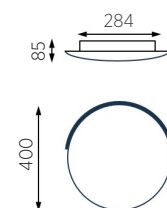

APPLIKATIONSVARIANTEN DER ASTRA-C UND ASTRA LEUCHTEN

- 91.37x.xx-05 - mattnickel | nickel dull
- 91.37x.xx-60 - bronze metallic | metallic bronze
- 91.37x.xx-61 - schwarz metallic | metallic black
- 91.37x.xx-62 - sand metallic | metallic sand

INFO FÜR ALLE ASTRA-C PRODUKTE

- Lieferung inkl. Casambi Baustein zur Steuerung folgender Funktionen:
  - Ein-, Ausschalten und stufenloses Dimmen
  - Einstellung der Lichtfarbe zwischen 2.200 und 3.000 K (Knapstein dynamic white)
  - Memory-Funktion
- Elektrische Verbindung mehrerer Leuchten miteinander möglich bei Überlappung der Leuchten
- Nahezu verlust- und blendfreier Lichtaustritt über Prismenabdeckung
- Gewölbte Metallabdeckung mit frei kombinierbaren Applikationen
- Metallabdeckung in der Höhe einstellbar zur individuellen Einstellung des Lichtauslasses