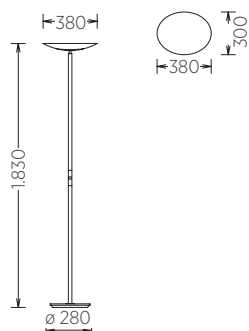

Info | info

siehe Einleitungseite | see introduction page