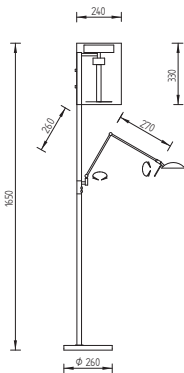

Artikel | article

41.952.03-xx

Messing matt | brass dull

41.952.05-xx

mattnickel | nickel dull

Leuchtmittel | lamp

- Uplight | uplight
  13 W LED – 2.420 lm – 2.700 K – Ra > 90
- Zentral | central
  20 W LED – 1.500 lm – 2.700 K – Ra > 90
- Lesearm | reading lamp
  8,5 W LED – 1.115 lm – 2.700 K – Ra > 90

Info | info

- Uplight und Zentrallicht über Tastdimmer im Schaft getrennt dimmbar | Uplight and central light separate dimmable with touch dimmer
- Leselicht über Tastdimmer im Reflektor dimmbar
  Reading light dimmable in reflector with integrated touch dimmer
- Schirm | shade
  ø 240 mm, H. 330 mm
- Energieeffizienzklasse A+
  Energy Efficiency Class A+

Varianten | versions

- 41.952.xx-1
  Glasschirm opal matt weiß | glass opal dull white
- 41.952.xx-10
  Stoffschirm Chintz weiß | shade chintz white
- 41.952.xx-11
  Stoffschirm Chintz dark taupe
  shade chintz dark taupe

Zeichnung | technical drawing

41.952.05-1